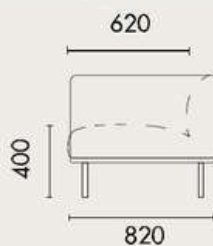

LEAD TIME & WARRANTY

- 10-12 week lead time
- 5 year warranty

CERTIFICATIONS

- BIFMA Certified

MARTINI LOUNGE

DIMENSIONS

Martini Lounge Chair
MART-SS-1P

Martini 2 Seater Lounge
MART-SS-2P

Martini 3 Seater Lounge
MART-SS-3P

Martini Lounge with Chaise (Left or Right Hand)
MART-SS-CHS-LF / MART-SS-CHS-RT

MARTINI LOUNGE

DIMENSIONS

Martini High Back 2 Seater
MART-SS-HB-2S

Martini High Back 3 Seater
MART-SS-HB-3S