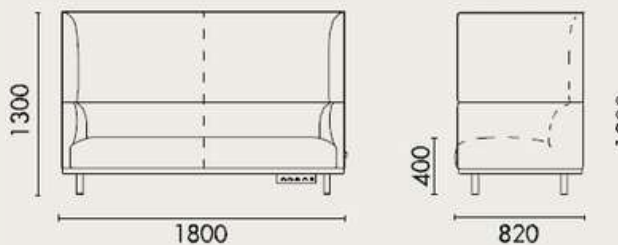

Martini 3 Seater Lounge
MART-SS-3P

Martini Lounge with Chaise (Left or Right Hand)
MART-SS-CHS-LF / MART-SS-CHS-RT

MARTINI LOUNGE

DIMENSIONS

Martini High Back 2 Seater
MART-SS-HB-2S

Martini High Back 3 Seater
MART-SS-HB-3S