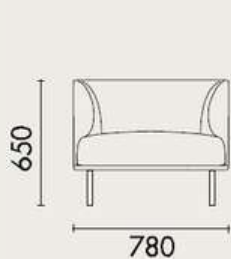

LEAD TIME & WARRANTY

- 10-12 week lead time
- 5 year warranty

CERTIFICATIONS

- BIFMA Certified

MARTINI LOUNGE

DIMENSIONS

Martini Lounge Chair
MART-SS-1P

Martini 2 Seater Lounge
MART-SS-2P

Martini 3 Seater Lounge
MART-SS-3P

Martini Lounge with Chaise (Left or Right Hand)
MART-SS-CHS-LF / MART-SS-CHS-RT

MARTINI LOUNGE

DIMENSIONS

Martini High Back 2 Seater
MART-SS-HB-2S

Martini High Back 3 Seater
MART-SS-HB-3S