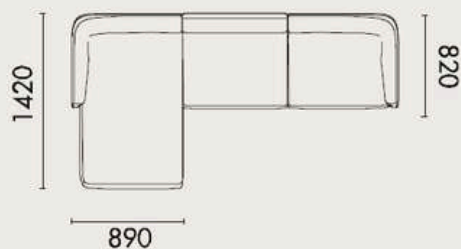

Martini 3 Seater Lounge
MART-SS-3P

Martini Lounge with Chaise (Left or Right Hand)
MART-SS-CHS-LF / MART-SS-CHS-RT

MARTINI LOUNGE

DIMENSIONS

Martini High Back 2 Seater
MART-SS-HB-2S

Martini High Back 3 Seater
MART-SS-HB-3S