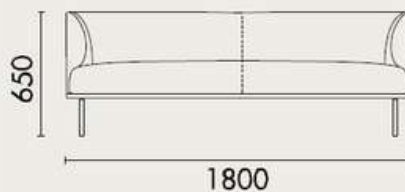

LEAD TIME & WARRANTY

- 10-12 week lead time
- 5 year warranty

CERTIFICATIONS

- BIFMA Certified

MARTINI LOUNGE

DIMENSIONS

Martini Lounge Chair
MART-SS-1P

Martini 2 Seater Lounge
MART-SS-2P

Martini 3 Seater Lounge
MART-SS-3P

Martini Lounge with Chaise (Left or Right Hand)
MART-SS-CHS-LF / MART-SS-CHS-RT

MARTINI LOUNGE

DIMENSIONS

Martini High Back 2 Seater
MART-SS-HB-2S

Martini High Back 3 Seater
MART-SS-HB-3S