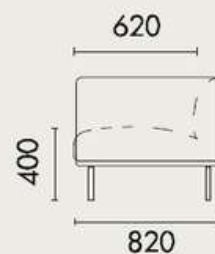

KEY FEATURES

- Upholstered in stocked finishes
- Solid timber and plywood framing
- High resilience foam
- Steel tube feet in powdercoat finish
- 120kg weight capacity per seat

OPTIONS

- COM upholstery (MOQ may apply)
- 1 Seater
- 2 Seater
- 3 Seater
- High Back 2 Seater
- High Back 3 Seater

LEAD TIME & WARRANTY

- 10-12 week lead time
- 5 year warranty

CERTIFICATIONS

- BIFMA Certified

MARTINI LOUNGE

DIMENSIONS

Martini Lounge Chair
MART-SS-1P

Martini 2 Seater Lounge
MART-SS-2P

Martini 3 Seater Lounge
MART-SS-3P

Martini Lounge with Chaise (Left or Right Hand)
MART-SS-CHS-LF / MART-SS-CHS-RT

MARTINI LOUNGE

DIMENSIONS

Martini High Back 2 Seater
MART-SS-HB-2S

Martini High Back 3 Seater
MART-SS-HB-3S