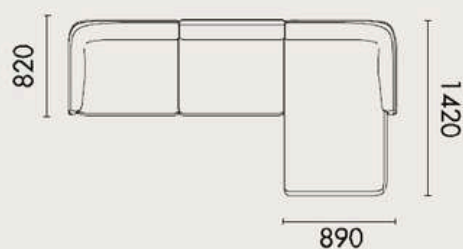

Martini 3 Seater Lounge
MART-SS-3P

Martini Lounge with Chaise (Left or Right Hand)
MART-SS-CHS-LF / MART-SS-CHS-RT

MARTINI LOUNGE

DIMENSIONS

Martini High Back 2 Seater
MART-SS-HB-2S

Martini High Back 3 Seater
MART-SS-HB-3S