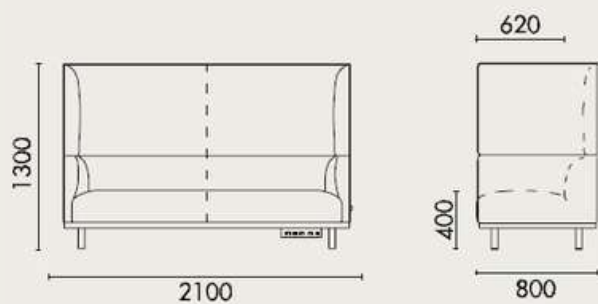

Martini 3 Seater Lounge
MART-SS-3P

Martini Lounge with Chaise (Left or Right Hand)
MART-SS-CHS-LF / MART-SS-CHS-RT

MARTINI LOUNGE

DIMENSIONS

Martini High Back 2 Seater
MART-SS-HB-2S

Martini High Back 3 Seater
MART-SS-HB-3S