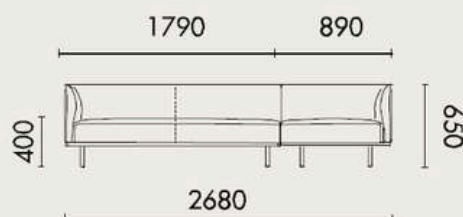

LEAD TIME & WARRANTY

- 10-12 week lead time
- 5 year warranty

CERTIFICATIONS

- BIFMA Certified

MARTINI LOUNGE

DIMENSIONS

Martini Lounge Chair
MART-SS-1P

Martini 2 Seater Lounge
MART-SS-2P

Martini 3 Seater Lounge
MART-SS-3P

Martini Lounge with Chaise (Left or Right Hand)
MART-SS-CHS-LF / MART-SS-CHS-RT

MARTINI LOUNGE

DIMENSIONS

Martini High Back 2 Seater
MART-SS-HB-2S

Martini High Back 3 Seater
MART-SS-HB-3S