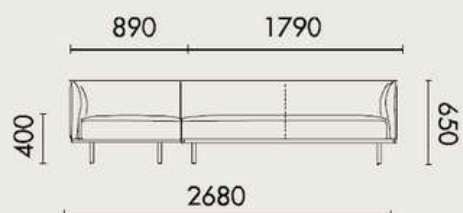

LEAD TIME & WARRANTY

- 10-12 week lead time
- 5 year warranty

CERTIFICATIONS

- BIFMA Certified

MARTINI LOUNGE

DIMENSIONS

Martini Lounge Chair
MART-SS-1P

Martini 2 Seater Lounge
MART-SS-2P

Martini 3 Seater Lounge
MART-SS-3P

Martini Lounge with Chaise (Left or Right Hand)
MART-SS-CHS-LF / MART-SS-CHS-RT

MARTINI LOUNGE

DIMENSIONS

Martini High Back 2 Seater
MART-SS-HB-2S

Martini High Back 3 Seater
MART-SS-HB-3S