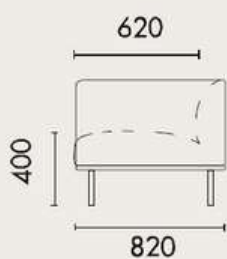

KEY FEATURES

- Upholstered in stocked finishes
- Solid timber and plywood framing
- High resilience foam
- Steel tube feet in powdercoat finish
- 120kg weight capacity per seat

OPTIONS

- COM upholstery (MOQ may apply)
- 1 Seater
- 2 Seater
- 3 Seater
- High Back 2 Seater
- High Back 3 Seater

LEAD TIME & WARRANTY

- 10-12 week lead time
- 5 year warranty

CERTIFICATIONS

- BIFMA Certified

MARTINI LOUNGE

DIMENSIONS

Martini Lounge Chair
MART-SS-1P

Martini 2 Seater Lounge
MART-SS-2P

Martini 3 Seater Lounge
MART-SS-3P

Martini Lounge with Chaise (Left or Right Hand)
MART-SS-CHS-LF / MART-SS-CHS-RT

MARTINI LOUNGE

DIMENSIONS

Martini High Back 2 Seater
MART-SS-HB-2S

Martini High Back 3 Seater
MART-SS-HB-3S