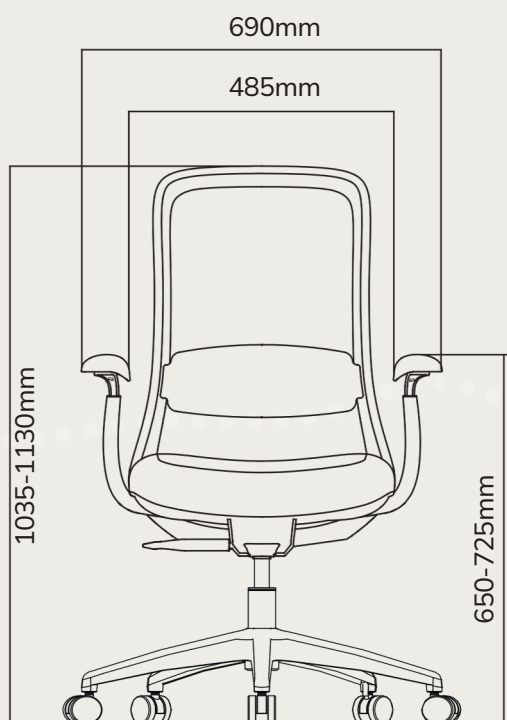

### KEY FEATURES

- Mesh backrest with adjustable lumbar
- House Fabric upholstered seat
- 4D polyurethane adjustable armrest (standard)
- Synchro mechanism
- Weight adjusting mechanism
- Self adjusting floating mechanism with 4 locking positions
- Integrated seat slide
- Nylon 5-star castor base, high arch design
- 136kg weight capacity

## DIMENSIONS