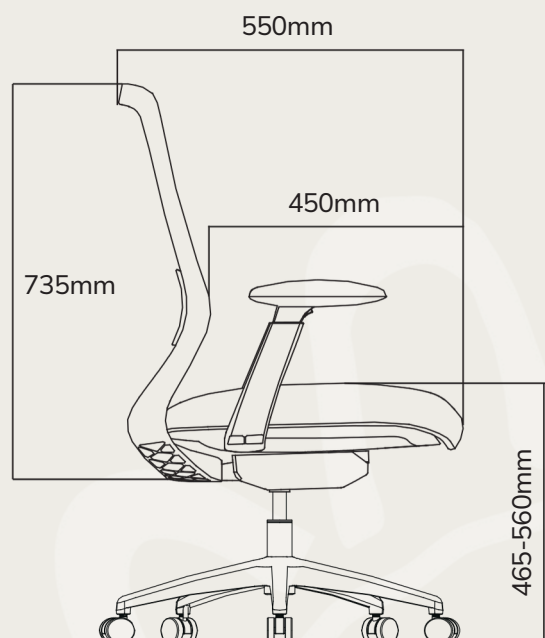

### KEY FEATURES

- Mesh backrest with adjustable lumbar
- House Fabric upholstered seat
- 4D polyurethane adjustable armrest (standard)
- Synchro mechanism
- Weight adjusting mechanism
- Self adjusting floating mechanism with 4 locking positions
- Integrated seat slide
- Nylon 5-star castor base, high arch design
- 136kg weight capacity

## DIMENSIONS