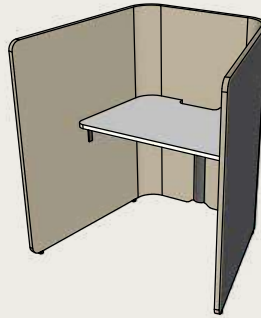

04 3D VIEW NTS