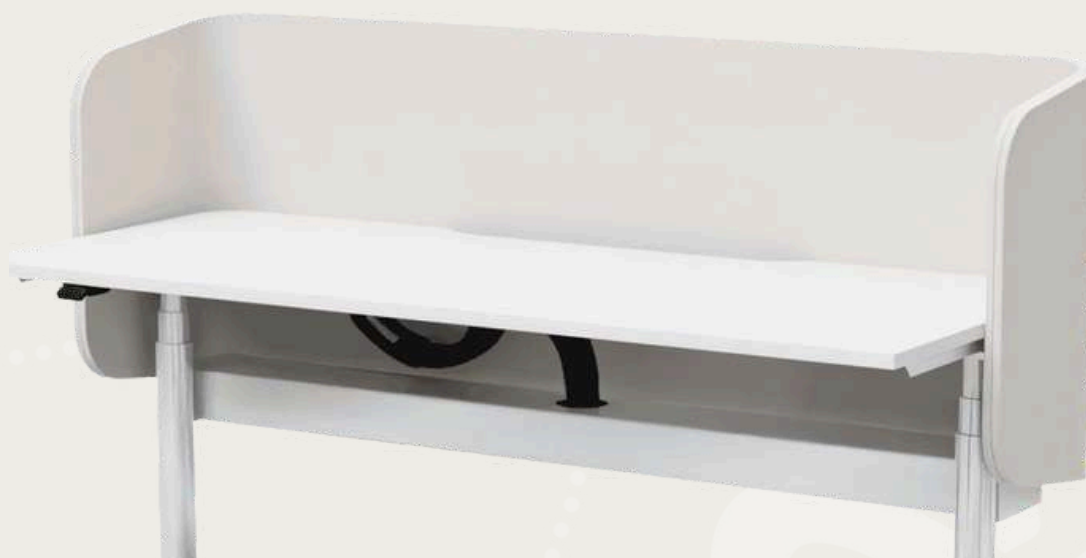

ARCHER WORKSTATION SCREEN

The workstation system with focus. Australian-made and boasting a ten-year warranty, this simple yet sophisticated range offers employees inviting, semi-private focus pods where they can work uninterrupted. Archer's classic designs work with any office decor, while the small footprint makes it perfect for hot-desking environments.

KEY FEATURES

- Fully upholstered in COM
- Desktop-mounted wraparound screen
- Available in two shapes - Classic and Tapered
- Includes discreet mounting brackets
- Compatible with CONFIGURE and other workstation systems

LEAD TIME & WARRANTY

- 4-6 weeks
- 10 year warranty

OPTIONS

- Classic or Tapered shape
- Custom upholstery
- Custom size

FINISHES

- Upholstery: Winya House Fabric Range

CERTIFICATIONS

- Made in Australia