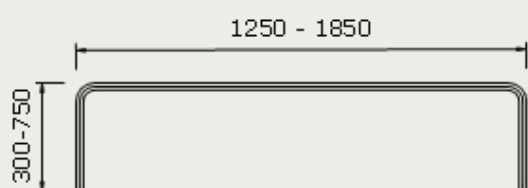

ARCHER WORKSTATION SCREEN

DIMENSIONS (STANDARD)

TAPERED

Available sizes:

- 1250W x 580H x 20T mm, Wings 300W mm
- 1250W x 580H x 20T mm, Wings 600W mm
- 1250W x 580H x 20T mm, Wings 750W mm
- 1550W x 580H x 20T mm, Winya 300W mm
- 1550W x 580H x 20T mm, Wings 600W mm
- 1550W x 580H x 20T mm, Wings 750W mm
- 1650W x 580H x 20T mm, Winya 300W mm
- 1650W x 580H x 20T mm, Wings 600W mm
- 1650W x 580H x 20T mm, Wings 750W mm
- 1850W x 580H x 20T mm, Winya 300W mm
- 1850W x 580H x 20T mm, Wings 600W mm
- 1850W x 580H x 20T mm, Wings 750W mm